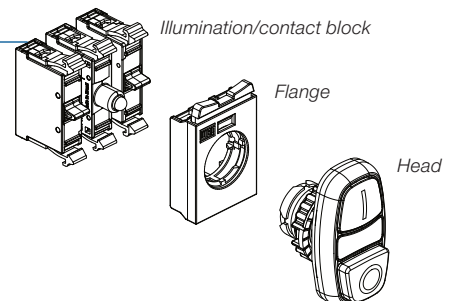

Illuminated Pushbuttons - Ø22 mm - IP66

Flush Double Pushbutton¹⁾²⁾

Illustrative image	Frontal part	Color	Engraving	Reference	Code	Weight (kg)
	Flush		Green	I	CSW2-BDFI2110 WH	12756258
	Flush		Red	O		
	Flush		Green	START	CSW2-BDFI21SS WH	12904803
	Flush		Red	STOP		
	Flush		Green	Without engraved	CSW2-BDFI21 WH	12904818
	Flush		Red	Without engraved		
	Flush		White	I	CSW2-BDFI0510 WH	12904819
	Flush		Black	O		
	Flush		White	START	CSW2-BDFI05SS WH	12904822
	Flush		Black	STOP		
	Flush		White	Without engraved	CSW2-BDFI05 WH	12904824
	Flush		Black	Without engraved		
	Flush		Black	+	CSW2-BDFI55PN WH	12904825
	Flush		Black	-		
	Flush		Black	↑	CSW2-BDFI55FR WH	12904827
	Flush		Black	↓		

Extended Double Pushbutton¹⁾²⁾

Illustrative image	Frontal part	Color	Engraving	Reference	Code	Weight (kg)
	Flush		Green	I	CSW2-BDSI2110 WH	12904828
	Extended		Red	O		
	Flush		Green	START	CSW2-BDSI21SS WH	12904831
	Extended		Red	STOP		
	Flush		Green	Without engraved	CSW2-BDSI21 WH	12904834
	Extended		Red	Without engraved		
	Flush		White	I	CSW2-BDSI0510 WH	12904837
	Extended		Black	O		
	Flush		White	START	CSW2-BDSI05SS WH	12904848
	Extended		Black	STOP		

How to order³⁾

- Head
- + Flange
- + Contact block
- + Illumination block

Notes: 1) Does not allow the use of contact blocks in the central position of the mounting flanges;

2) It allows the use of illumination contact block in the center of the flange;